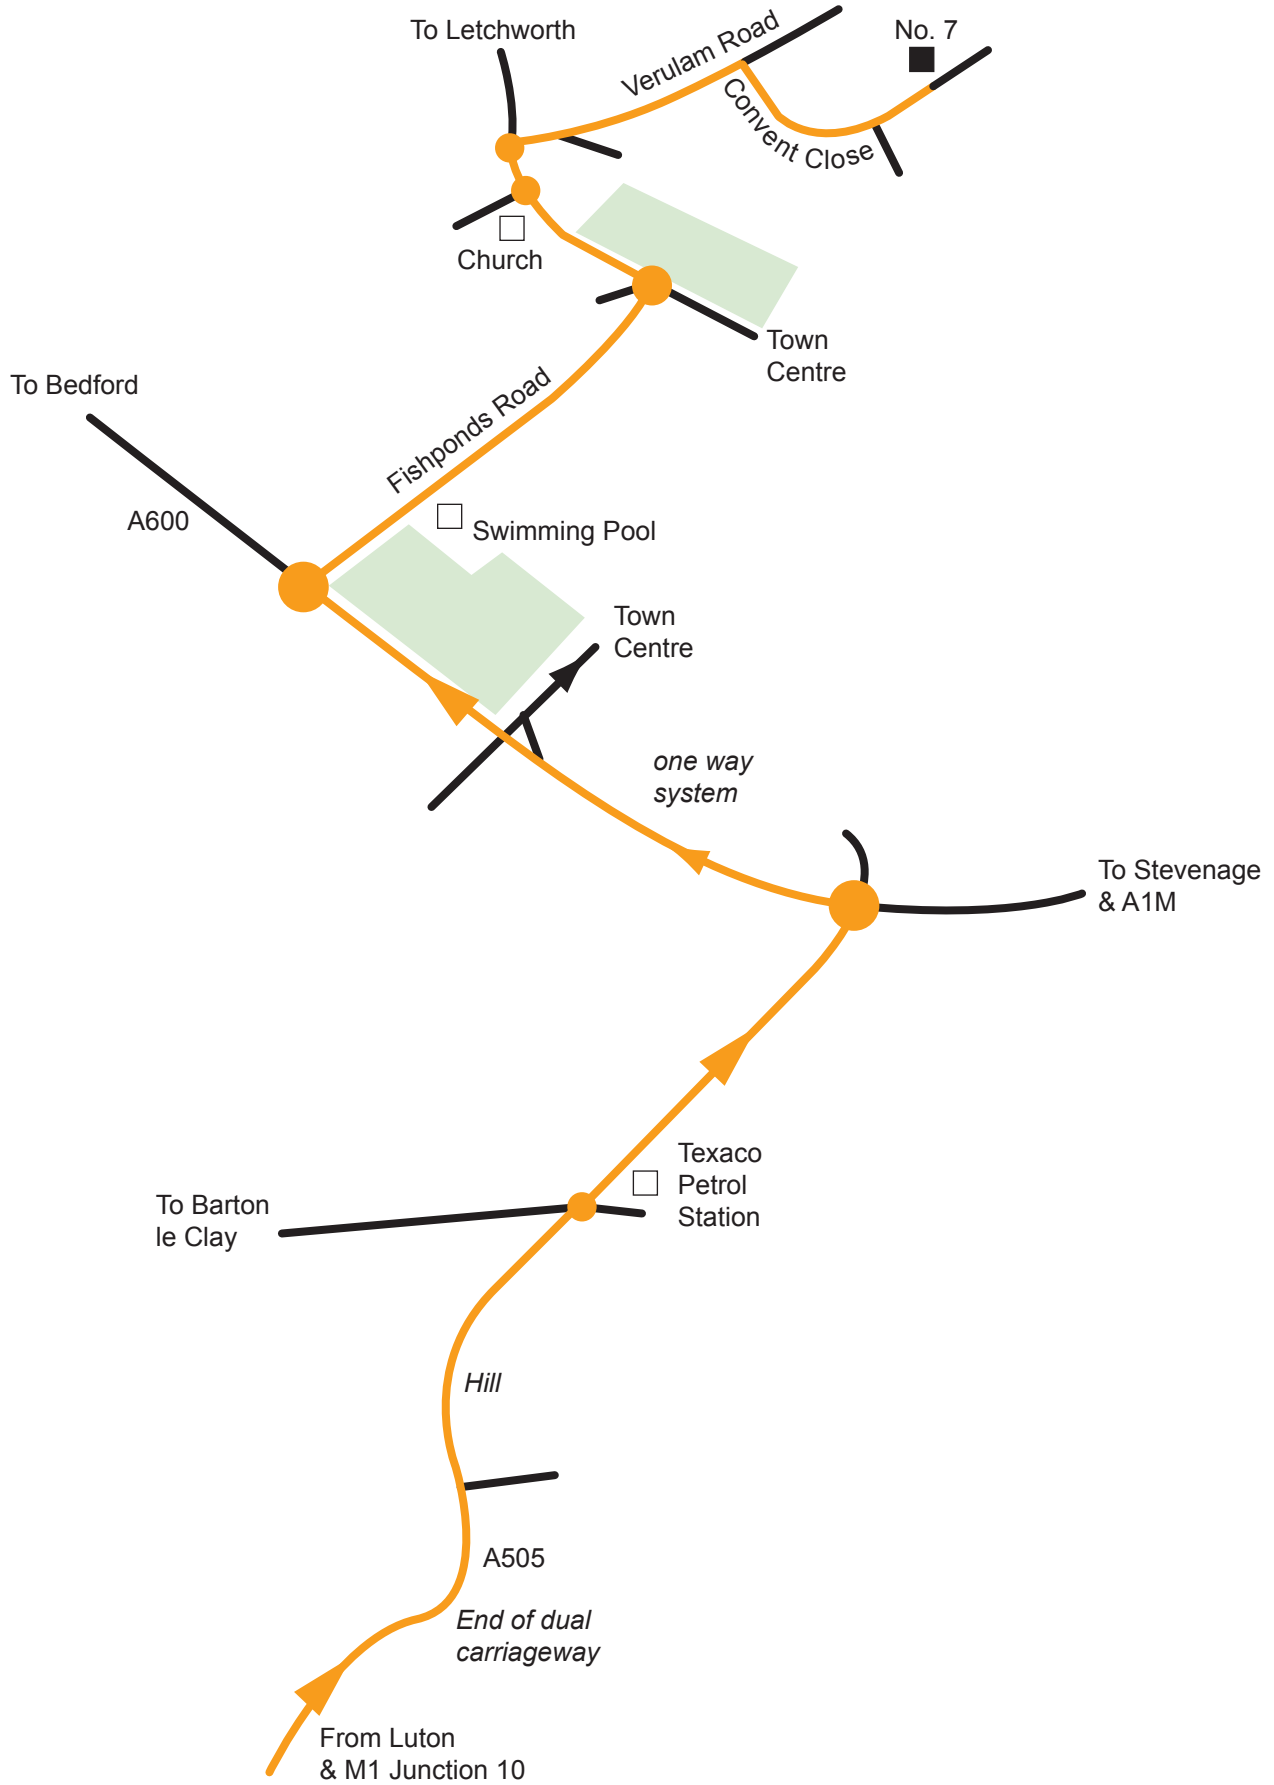

Location Plan - Be Informed!, 7 Convent Close, Hitchin Tel 01462 646243

Time from M1 Junction 10: 20 minutes

FAO:

Fax No: